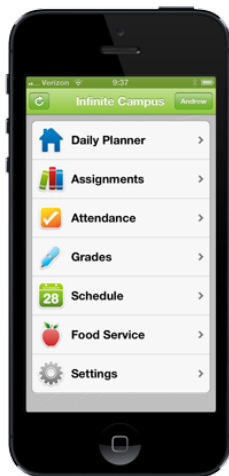

Go Mobile Anytime. Anywhere.

**One Touch.
Tons of Info.**

Anytime, anywhere access.

Get your Campus Portal information when you want it from your mobile device.

Step 1 Download the App

Download the Infinite Campus Mobile Portal application from any of the following app stores:

Step 2 Launch the Campus App and Enter your District ID

Select Settings.

Enter your District ID: **DWVMND**

Step 3 Enter Portal Account to Sign In

Enter your Campus Portal Username and Password

Select Log In / Sign In